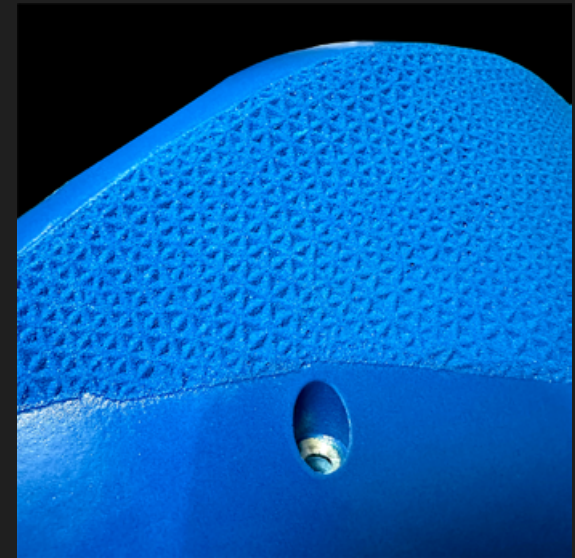

ALPHA.002

ALPX RANGE

NUMBER OF HOLDS / SIZE OF THE SET
1 / XXL / (L)50 X (D)25 X (H)8,5 CM

TYPE OF HOLDS
SLOPPER

MATERIAL
GREENMIX OR PU

FIXATION
INSERT + WOOD SCREWS

ALPHA.003

ALPX RANGE