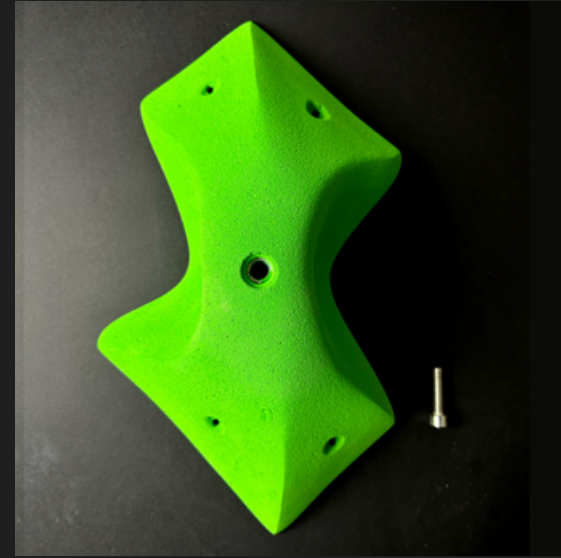

MEGA PINCH 3

PARADOX RANGE

NUMBER OF HOLDS / SIZE OF THE SET
1 / XXL / (L)45 X (D)26 X (H)2,5 CM

TYPE OF HOLDS
PINCH

MATERIAL
GREENMIX

FIXATION
INSERT + WOOD SCREWS

EXPERIENCE THE INNOVATION

hello@ino-holds.com / www.ino-holds.com / @ino.holds

EXPERIENCE THE INNOVATION

hello@ino-holds.com / www.ino-holds.com / @ino.holds