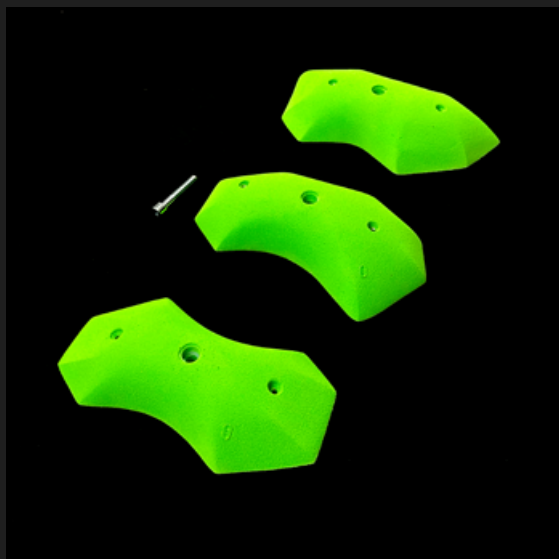

NUMBER OF HOLDS / SIZE OF THE SET
4 / XL / (L)26 X (D)22 X (H)7 CM

TYPE OF HOLDS
POCKET

MATERIAL
GREENMIX

FIXATION
INSERT + WOOD SCREWS

SLOPPER BEANS 1

PARADOX RANGE

NUMBER OF HOLDS / SIZE OF THE SET
3 / XL / (L)29 X (D)17 X (H)6,5 CM

TYPE OF HOLDS
SLOPPER +

MATERIAL
GREENMIX

FIXATION
INSERT + WOOD SCREWS

EXPERIENCE THE INNOVATION

hello@ino-holds.com / www.ino-holds.com / @ino.holds

EXPERIENCE THE INNOVATION

hello@ino-holds.com / www.ino-holds.com / @ino.holds

SLOPPER BEANS 2

PARADOX RANGE

NUMBER OF HOLDS / SIZE OF THE SET
3 / XL / (L)34 X (D)19 X (H)6 CM

TYPE OF HOLDS
SLOPPER +

MATERIAL
GREENMIX

FIXATION
INSERT + WOOD SCREWS

LIL'PINCH L

PARADOX RANGE