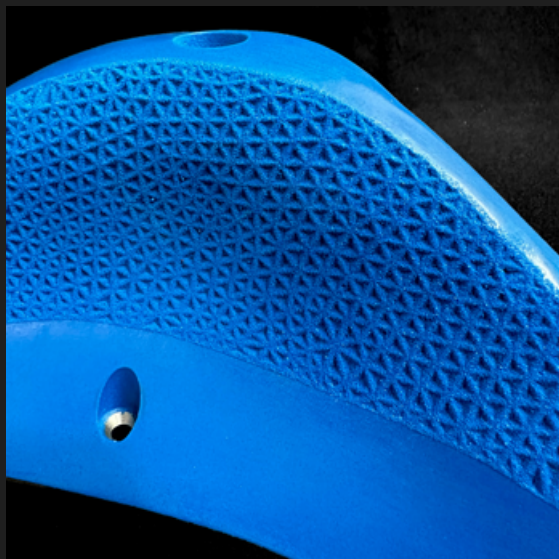

ALPHA.005

ALPX RANGE

NUMBER OF HOLDS / SIZE OF THE SET
1 / XXL / (L)35,5 X (D)20 X (H)11 CM

TYPE OF HOLDS
SLOPPER +

MATERIAL
GREENMIX OR PU

FIXATION
INSERT + WOOD SCREWS

hello@ino-holds.com / www.ino-holds.com / @ino.holds

EXPERIENCE THE INNOVATION