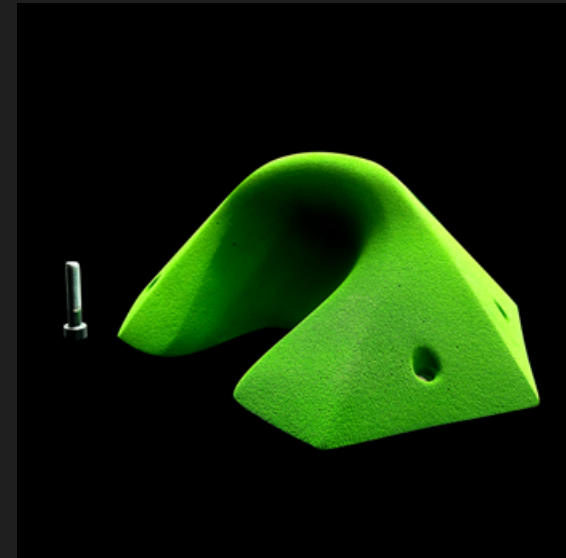

MEGA JUG 2
PARADOX RANGE

NUMBER OF HOLDS / SIZE OF THE SET
1 / XXL / (L)31 X (I)31 X (H)14 CM

TYPE OF HOLDS
JUG

MATERIAL
GREENMIX

FIXATION
WOOD SCREWS

EXPERIENCE THE INNOVATION

hello@ino-holds.com / www.ino-holds.com / @ino.holds

EXPERIENCE THE INNOVATION

hello@ino-holds.com / www.ino-holds.com / @ino.holds