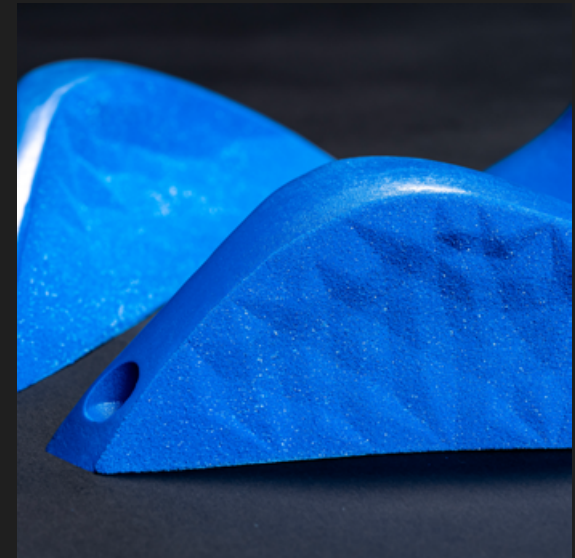

EPSILON.013

ALPX RANGE

NUMBER OF HOLDS / SIZE OF THE SET
3 / L / (L)21 X (D)12 X (H)6,5 CM

TYPE OF HOLDS
CRIMP

MATERIAL
GREENMIX OR PU

FIXATION
WOOD SCREWS

hello@ino-holds.com / www.ino-holds.com / @ino.holds

EXPERIENCE THE INNOVATION