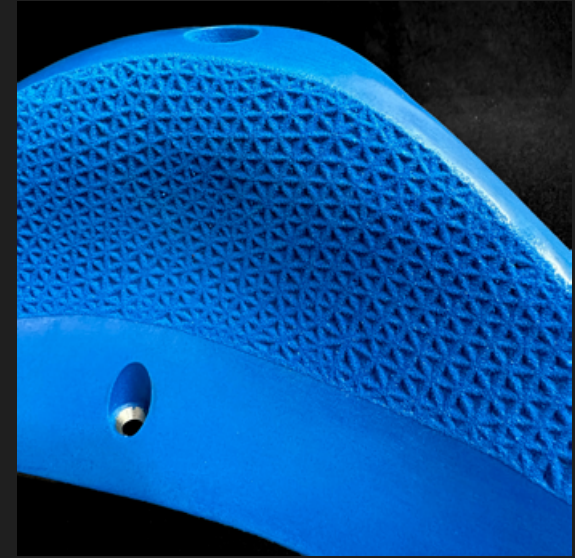

NUMBER OF HOLDS / SIZE OF THE SET
1 / XXL / (L)48 X (D)27 X (H)12 CM

TYPE OF HOLDS
SLOPPER

MATERIAL
GREENMIX OR PU

FIXATION
WOOD SCREWS

ALPHA.005

ALPX RANGE

NUMBER OF HOLDS / SIZE OF THE SET
1 / XXL / (L)35,5 X (D)20 X (H)11 CM