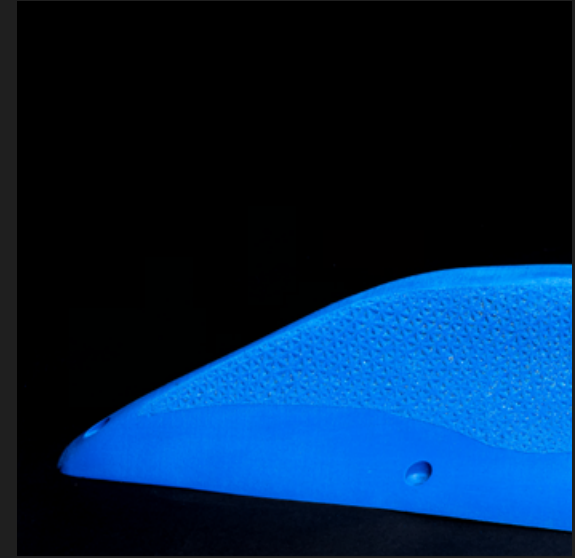

ALPHA.002

ALPX RANGE

NUMBER OF HOLDS / SIZE OF THE SET
1 / XXL / (L)50 X (D)25 X (H)8,5 CM

TYPE OF HOLDS
SLOPPER

MATERIAL
GREENMIX OR PU

FIXATION
INSERT + WOOD SCREWS

EXPERIENCE THE INNOVATION

hello@ino-holds.com / www.ino-holds.com / @ino.holds

EXPERIENCE THE INNOVATION

hello@ino-holds.com / www.ino-holds.com / @ino.holds