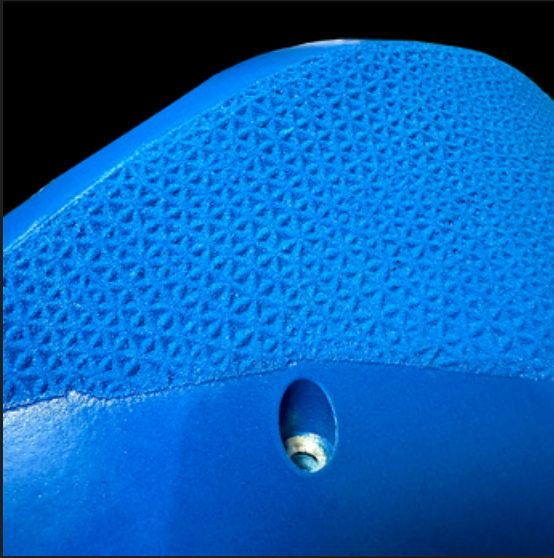

NUMBER OF HOLDS / SIZE OF THE SET
1 / XXL / (L)48 X (D)27 X (H)12 CM

TYPE OF HOLDS
SLOPPER

MATERIAL
GREENMIX OR PU

FIXATION
WOOD SCREWS

ALPHA.005

ALPX RANGE

NUMBER OF HOLDS / SIZE OF THE SET
1 / XXL / (L)35,5 X (D)20 X (H)11 CM