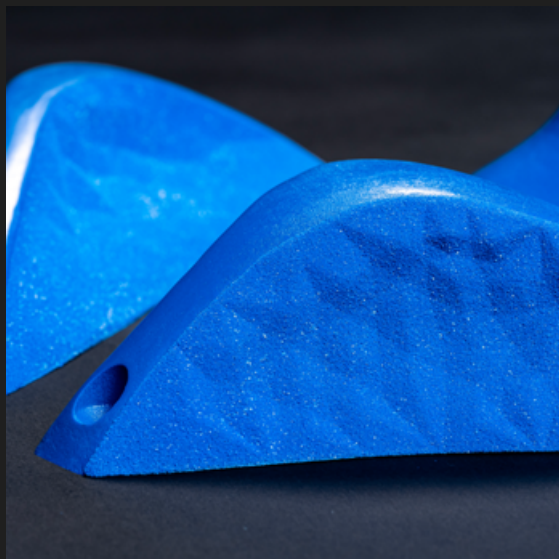

TYPE OF HOLDS
CRIMP

MATERIAL
GREENMIX OR PU

FIXATION
WOOD SCREWS

hello@ino-holds.com / www.ino-holds.com / @ino.holds

EXPERIENCE THE INNOVATION

EPSILON.013

ALPX RANGE

NUMBER OF HOLDS / SIZE OF THE SET
3 / L / (L)21 X (D)12 X (H)6,5 CM