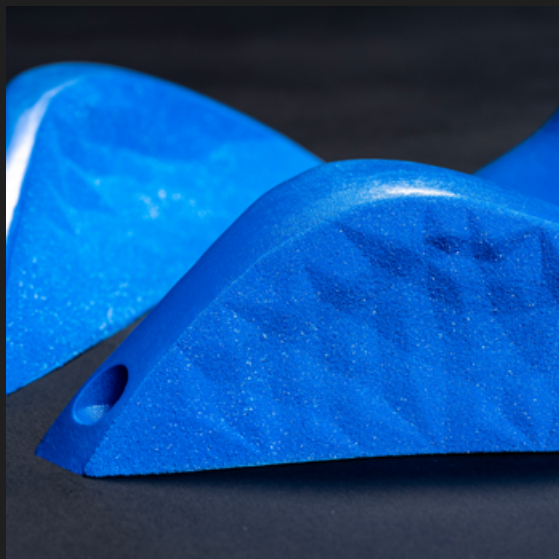

MATERIAL
GREENMIX OR PU

FIXATION
WOOD SCREWS

hello@ino-holds.com / www.ino-holds.com / @ino.holds

EXPERIENCE THE INNOVATION

EPSILON.013

ALPX RANGE

NUMBER OF HOLDS / SIZE OF THE SET
3 / L / (L)21 X (D)12 X (H)6,5 CM